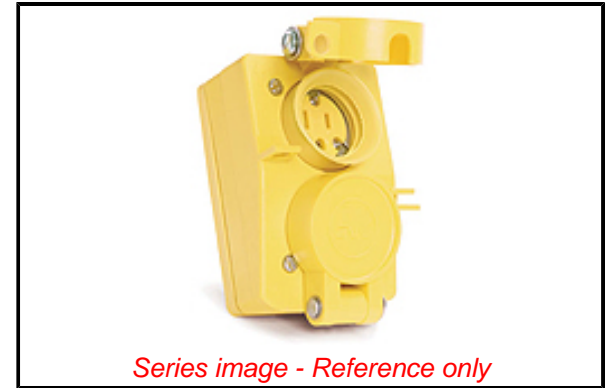

PLEASE CHECK WWW.MOLEX.COM FOR LATEST PART INFORMATION

Part Number: [1301460135](#)
Status: **Active**
Overview: [Watertite Extreme Wet-Location Wiring Solutions](#)
Description: Watertite Extreme Duplex Receptacle with Flip Coverplate, 2 Pole/3 Wire, NEMA 6-20, 250V

Documents:

3D Model	Brochure (PDF)
3D Model (PDF)	RoHS Certificate of Compliance (PDF)
Drawing (PDF)	

Agency Certification

CSA	LR6837
UL	E68122

General

Product Family	Wiring Devices
Series	130146
IP Rating	IP67
NEMA Configuration	NEMA 6-20
Overview	Watertite Extreme Wet-Location Wiring Solutions
Product Name	Watertite Extreme
Receptacle Type	Duplex
Specialty	N/A
Taxonomy	Wiring Devices
Type	Receptacle
UPC	78678871434

Physical

Flange	No
Flip Lid	No
Gender	Female
Length	N/A
Locking Blade	No
Poles	2-pole/3-wire

Electrical

Cord Type	N/A
Current - Maximum per Contact	20.0A
GFCI	No
Lighted Connector	No
Voltage - Maximum	250V

Material Info

Engineering Number	60W48DPLX

Reference - Drawing Numbers

Sales Drawing	1301460135-000

EU ELV

Not Reviewed

EU RoHS

Not Reviewed

REACH SVHC

Not Reviewed

Halogen-Free

Status

Not Reviewed

For more information, please visit [Contact US](#)

China ROHS

Not Reviewed

ELV

Not Reviewed

RoHS Phthalates

Not Reviewed

China RoHS

Search Parts in this Series

[130146 Series](#)